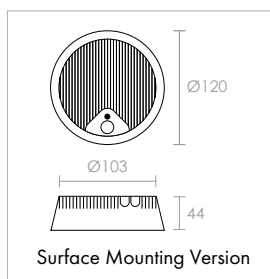

Material:

- Body: polycarbonate

Colours:

- 01 White
- 02 Black

Technical Drawings

Photometrics

Piras				Ordering Code	
Wattage	Colour Temperature	Delivered Lumens	Weight (Kg)	White	Black
3.4W LED	5700K	130lm	0.24	25-161-020-001	25-161-020-002
Options				Add to Ordering Code	
Self-test and DALI addressable (3 hour)				E3D-	