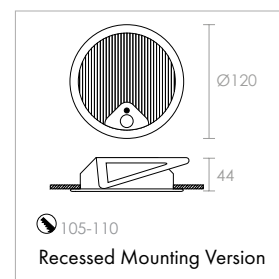

Features:

- Recessed or surface mounting
- Self-contained 3hr. non-maintained emergency
- 5700K (daylight) as standard
- Integrated battery
- SELV (safety extra low voltage)

Options:

- Self-test and DALI addressable

Material:

- Body: polycarbonate

Colours:

- 01 White
- 02 Black

Technical Drawings

Photometrics

Piras				Ordering Code	
Wattage	Colour Temperature	Delivered Lumens	Weight (Kg)	White	Black
3.4W LED	5700K	130lm	0.24	25-161-020-001	25-161-020-002
Options				Add to Ordering Code	
Self-test and DALI addressable (3 hour)				E3D-	