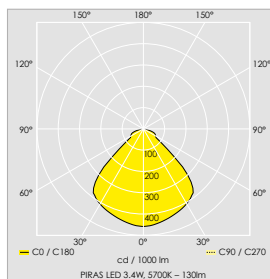

Material:

- Body: polycarbonate

Colours:

- 01 White
- 02 Black

Technical Drawings

Photometrics

Piras				Ordering Code	
Wattage	Colour Temperature	Delivered Lumens	Weight (Kg)	White	Black
3.4W LED	5700K	130lm	0.24	25-161-020-001	25-161-020-002
Options				Add to Ordering Code	
Self-test and DALI addressable (3 hour)				E3D-	