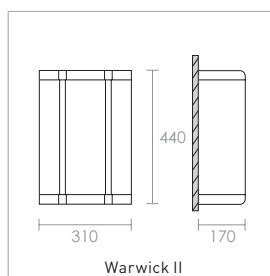

Technical:

Warwick II

Nb. Special sizes available on request.